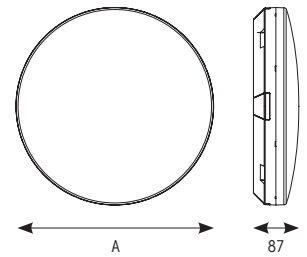

# Mercurial

- Utility LED wall/ceiling luminaire suitable for education and commercial applications and ancillary areas
- CCT selectable between 3000K and 4000K and power selectable; offering a choice of 2 outputs, in one luminaire (AMER1/1/\*\* only)
- Corridor function options available for effective reduction in energy consumption
- Side conduit entry covers retain sleek appearance when not in use
- Clip in gear tray ensures quick installation

**OCTO**  
Option Available

Powered by  
**CASAMBI**

Silver

INPUT	HERTZ	TEMP	LIFETIME (HRS)	CRI	SDCM	BEAM ANGLE	CLASS	IP	IK
220/240V	50/60Hz	-20°C to 40°C	L70 80,000	80	3	120°	2	IP54	IK07

CODE	DESCRIPTION	WATTAGE	CCT	LUMENS	LM/W	A
AMER1/1/W	CCT Selectable - White 370mm	13/20W	3000K/4000K	1900lm - 2700lm(4000K)	135lm/w (4000K)	370mm
AMER1/1/S	CCT Selectable - Silver 370mm					
AMER2/1/W	CCT Selectable - White 500mm	34W	3000K/4000K	4700lm (4000K)	130lm/w (4000K)	500mm
AMER2/1/S	CCT Selectable - Silver 500mm					